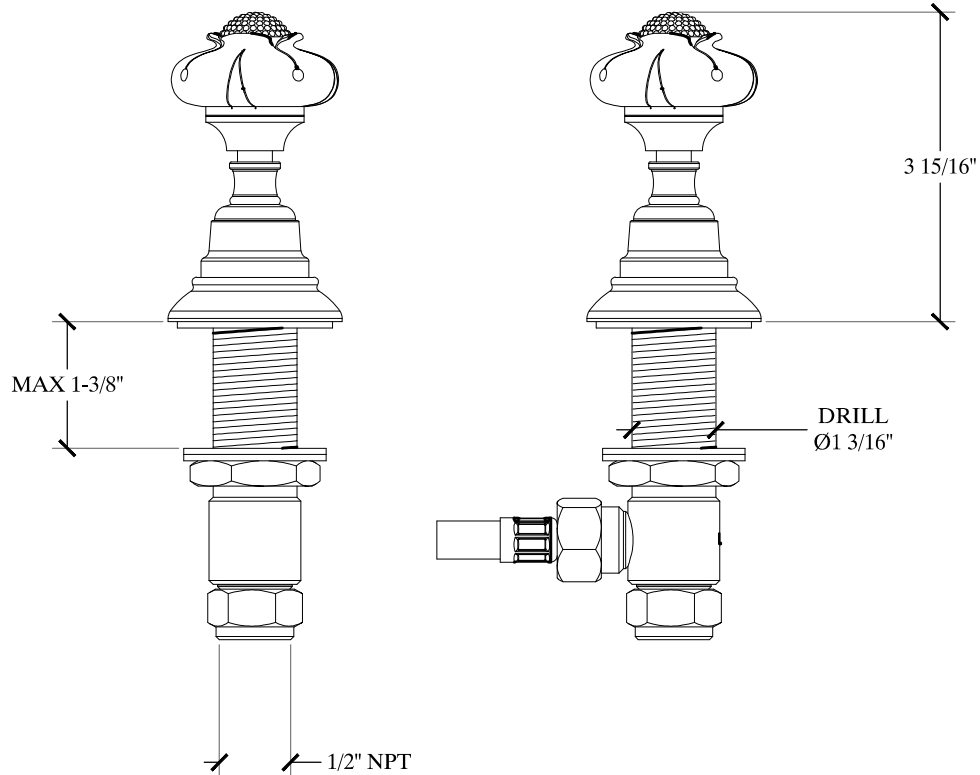

LOTUS

Deck Mounted 1/2" NPT Stop valve for Vanity
Style#

Copyright © Compas 2010 www.compassstone.com

COMPAS