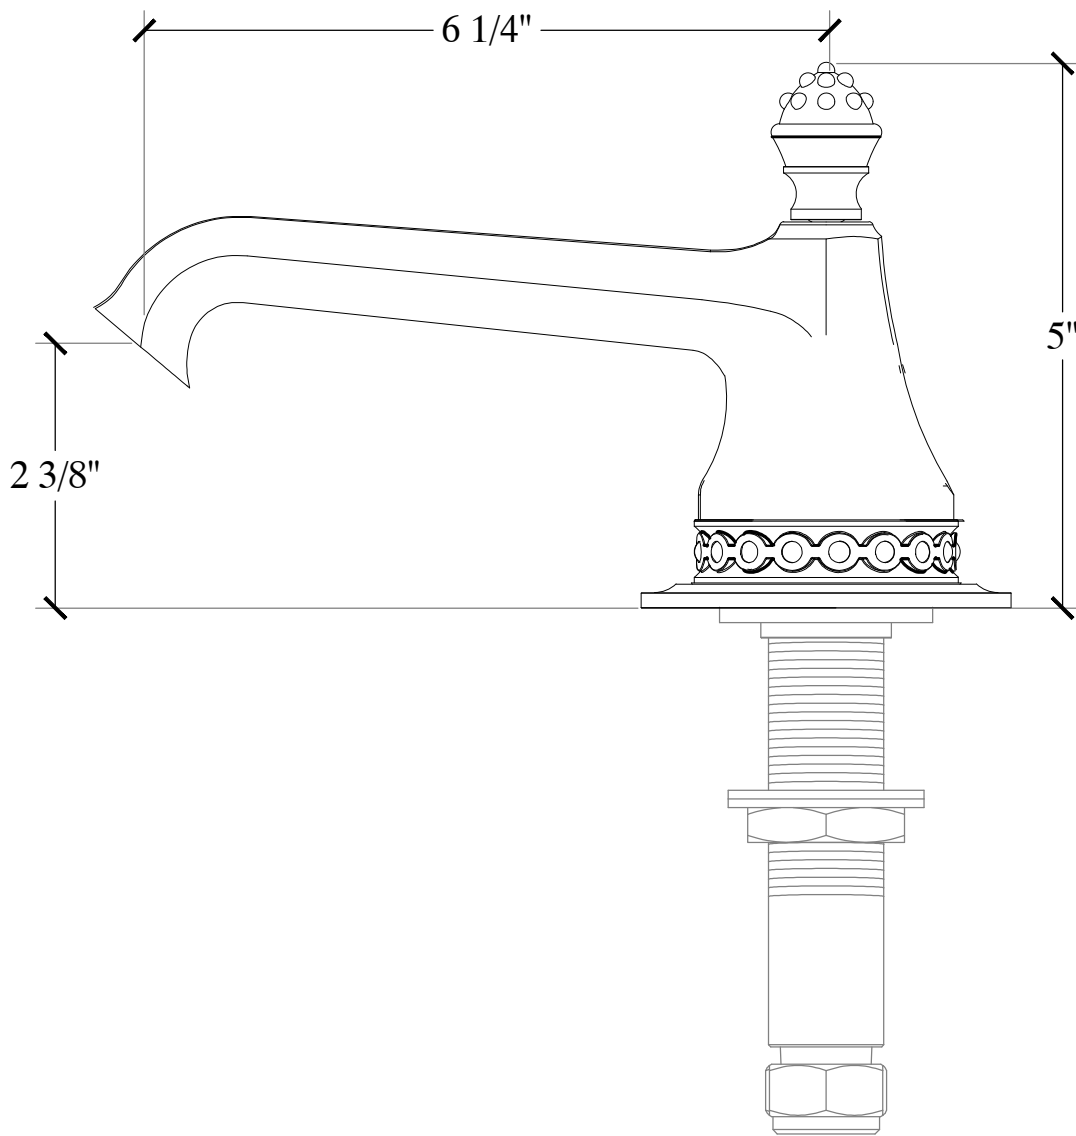

TUDOR

Deck Mounted Spout for Vanity - Regalia -
Style #

Copyright © Compas 2010 www.compassstone.com

COMPAS