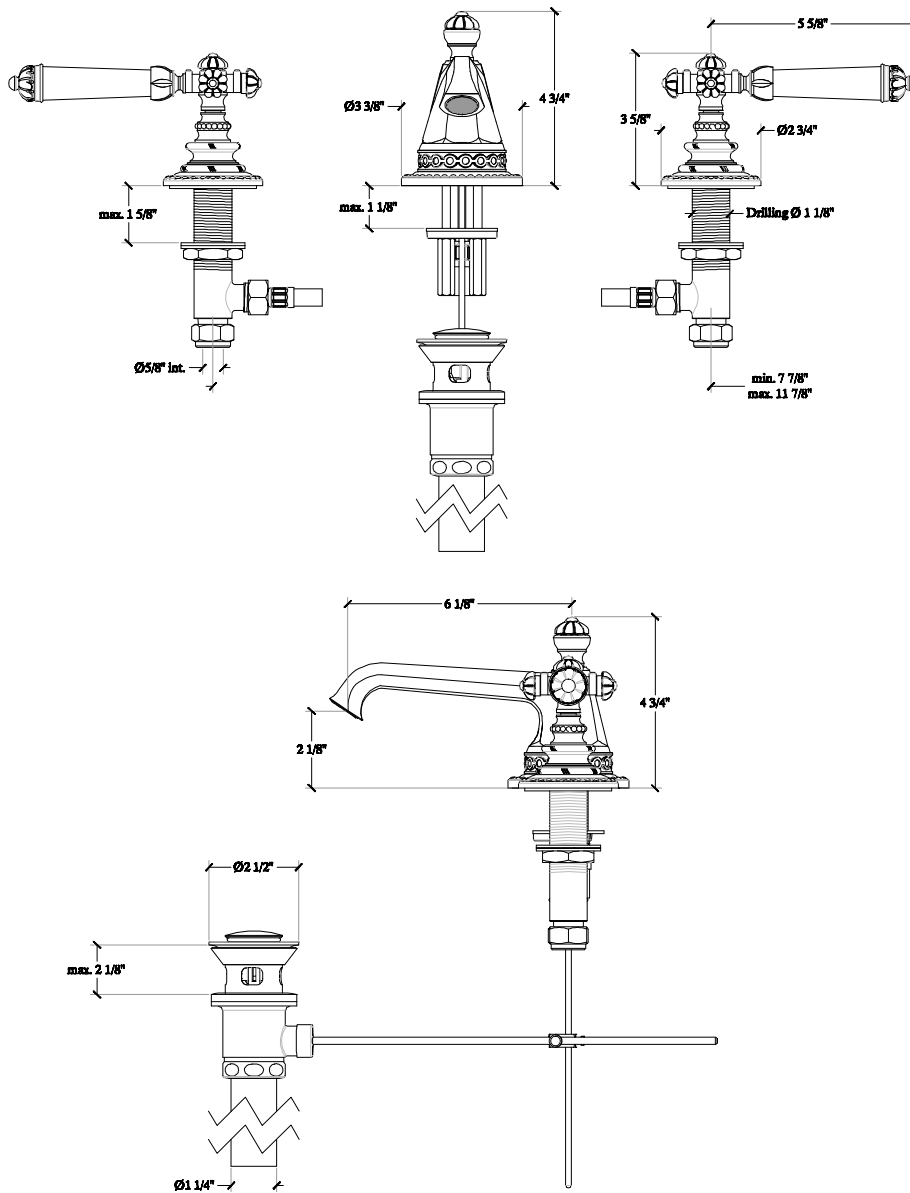

SEGOVIA

Deck Mounted Spout and Handle Ensemble for Vanity -
Batterie de Lavabo sur gorge - Regalia
Style # 8406161

Copyright © Compas 2010 www.compassione.com

COMPAS®