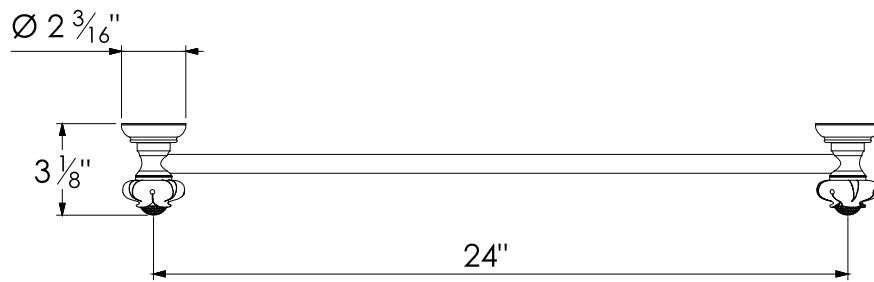

LOTUS

24" Towel Bar
Style # 1402502

Copyright © Compas 2010 www.compassstone.com

COMPAS