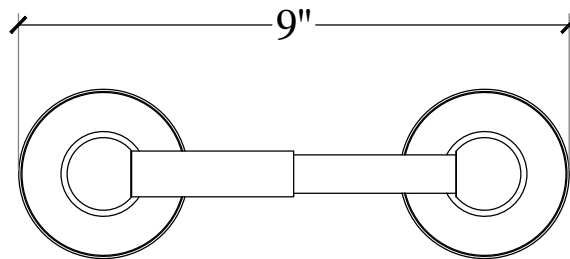

XL - PEARL

Horizontal T.P. Holder
Style # 6202548

Copyright © Compas 2010 www.compasstone.com

COMPAS