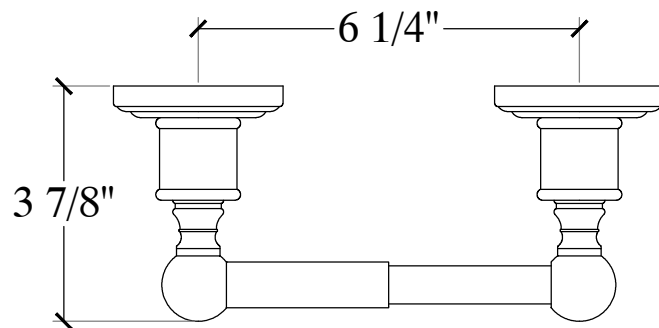

XL - PEARL

Horizontal T.P. Holder
Style # 6202548

Copyright © Compas 2010 www.compasstone.com

COMPAS