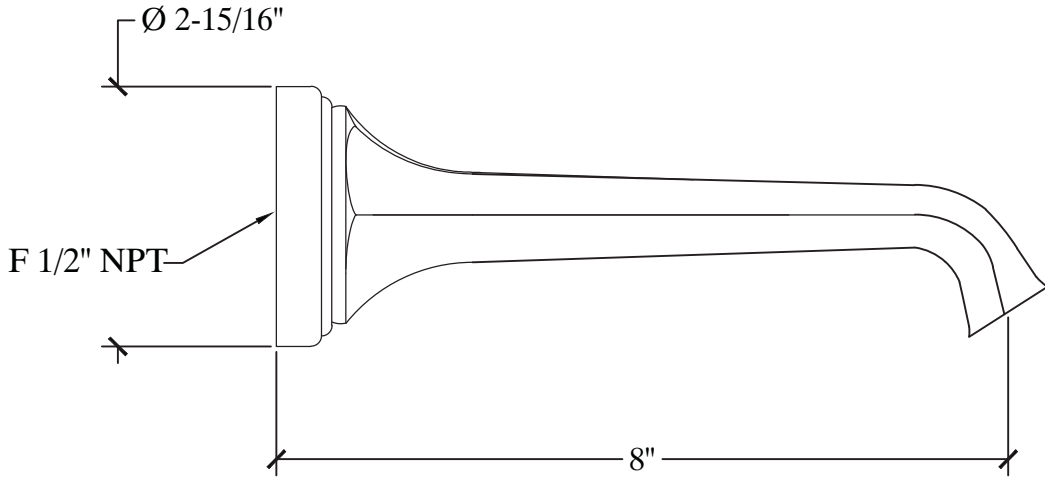

XL - PEARL

Wall Mounted Spout with - Regalia-
Bec de Lavabo Mural -Regalia-
Style # 6206102

Copyright © Compas 2010 www.compasstone.com

COMPAS