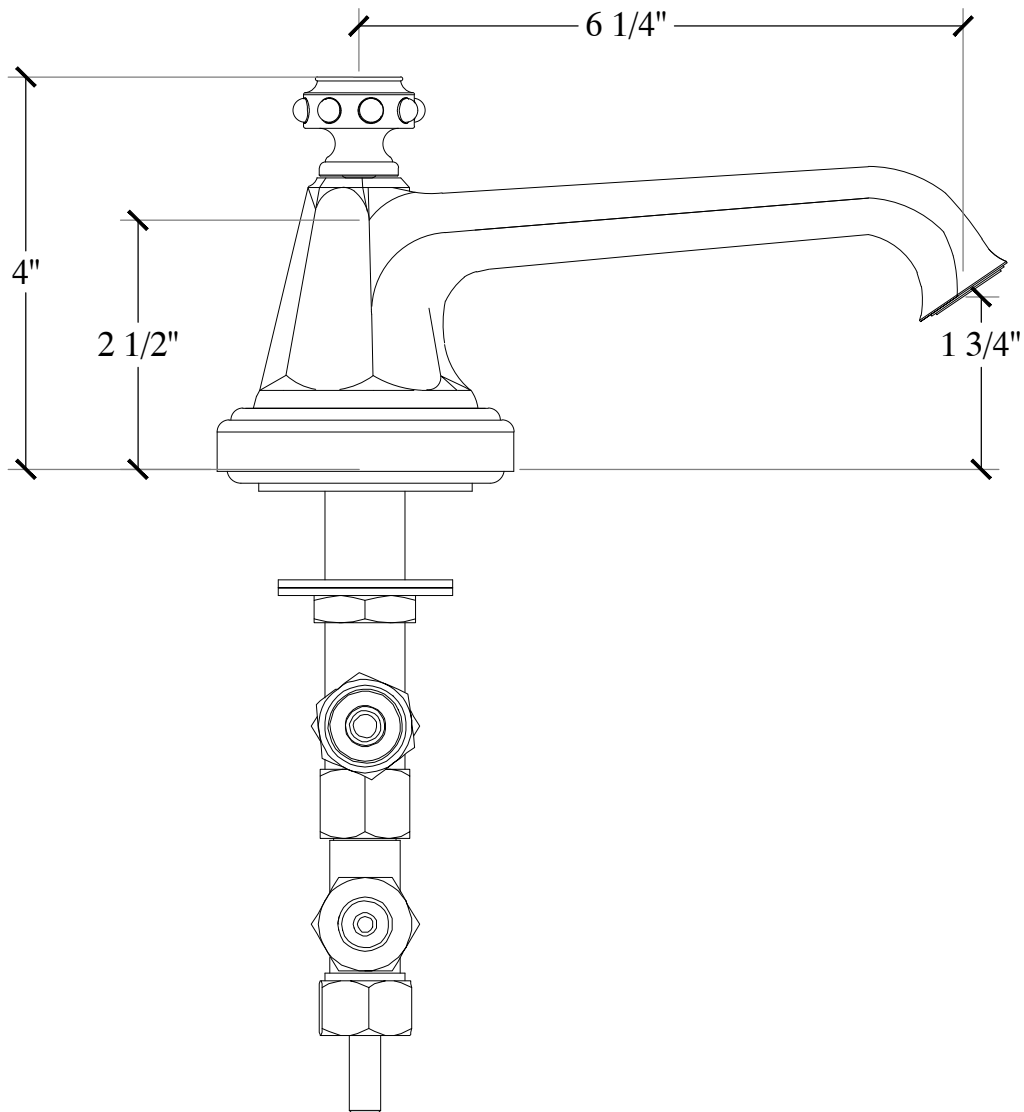

XL - PEARL

Deck Mounted Spout for Vanity - Regalia-
Style #

Copyright © Compas 2010 www.compasstone.com

COMPAS