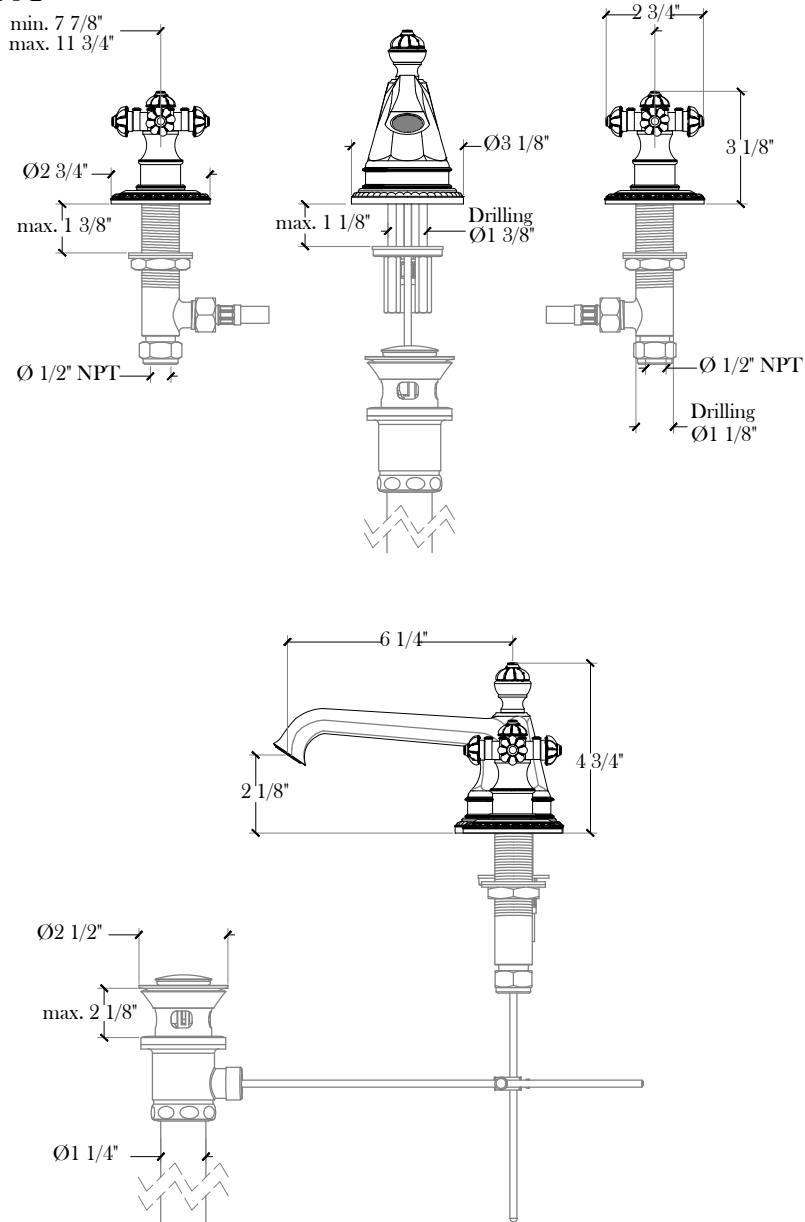

# CRUCIFORM

Deck Mounted Spout and Handle Ensemble for Vanity - Regalia  
Batterie de Lavabo sur gorge - Regalia  
Style # 8506161

Copyright © Compass 2010 [www.compassstone.com](http://www.compassstone.com)