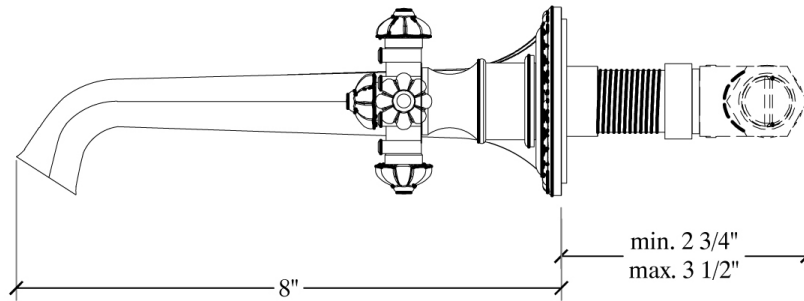

CRUCIFORM

Wall mounted Spout & Handle Ensemble for Vanity -Regalia
Batterie de Lavabo Mural Regalie
Style # 8506170

Copyright © Compas 2010 www.compassstone.com

COMPAS