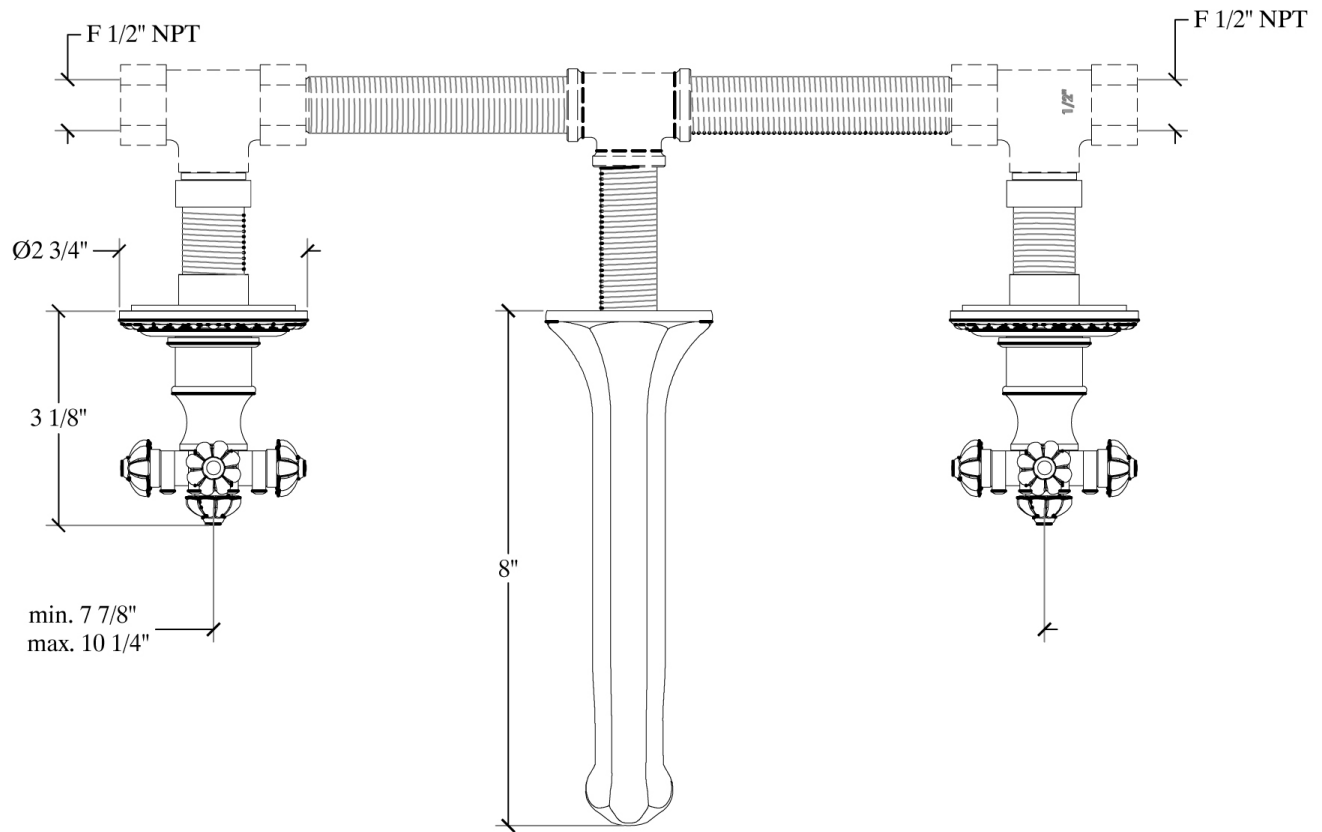

CRUCIFORM

Wall mounted Spout & Handle Ensemble for Vanity -Regalia
Batterie de Lavabo Mural Regalie
Style # 8506170

Copyright © Compas 2010 www.compassstone.com

COMPAS