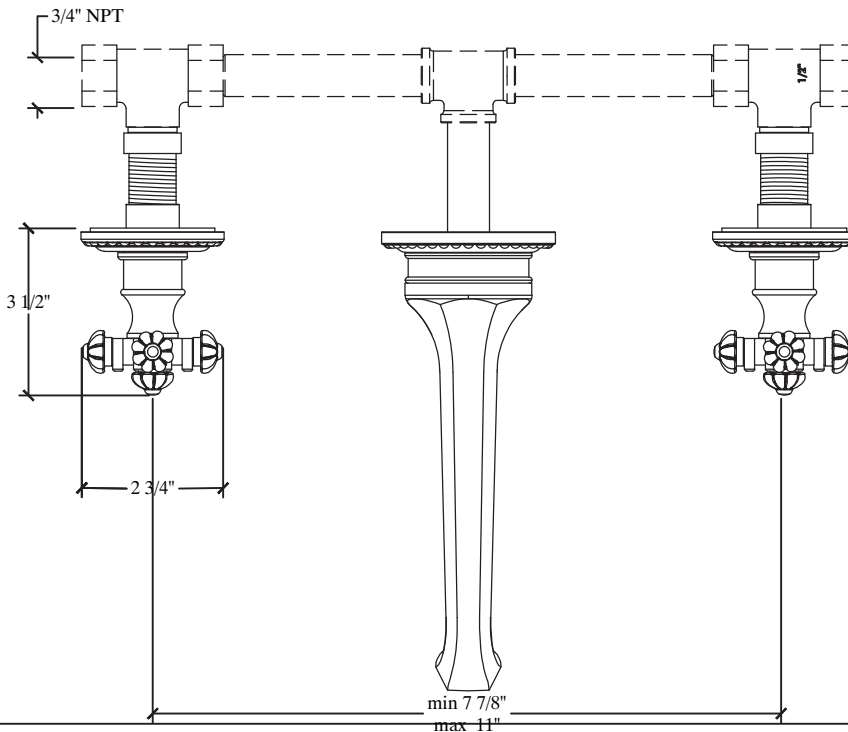

# CRUCIFORM

Wall Mounted Tub Spout & Handle Ensemble - REGALIA  
Batterie de Bain Murale - Bec Constance  
Style # 8506270

Copyright © Compas 2010 www.compassstone.com