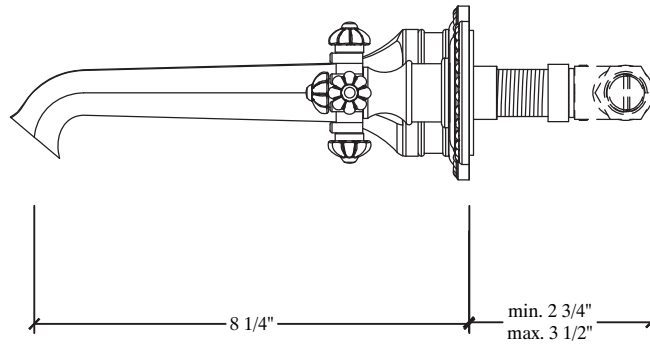

# CRUCIFORM

Wall Mounted Tub Spout & Handle Ensemble - REGALIA  
Batterie de Bain Murale - Bec Constance  
Style # 8506270

Copyright © Compas 2010 www.compassstone.com