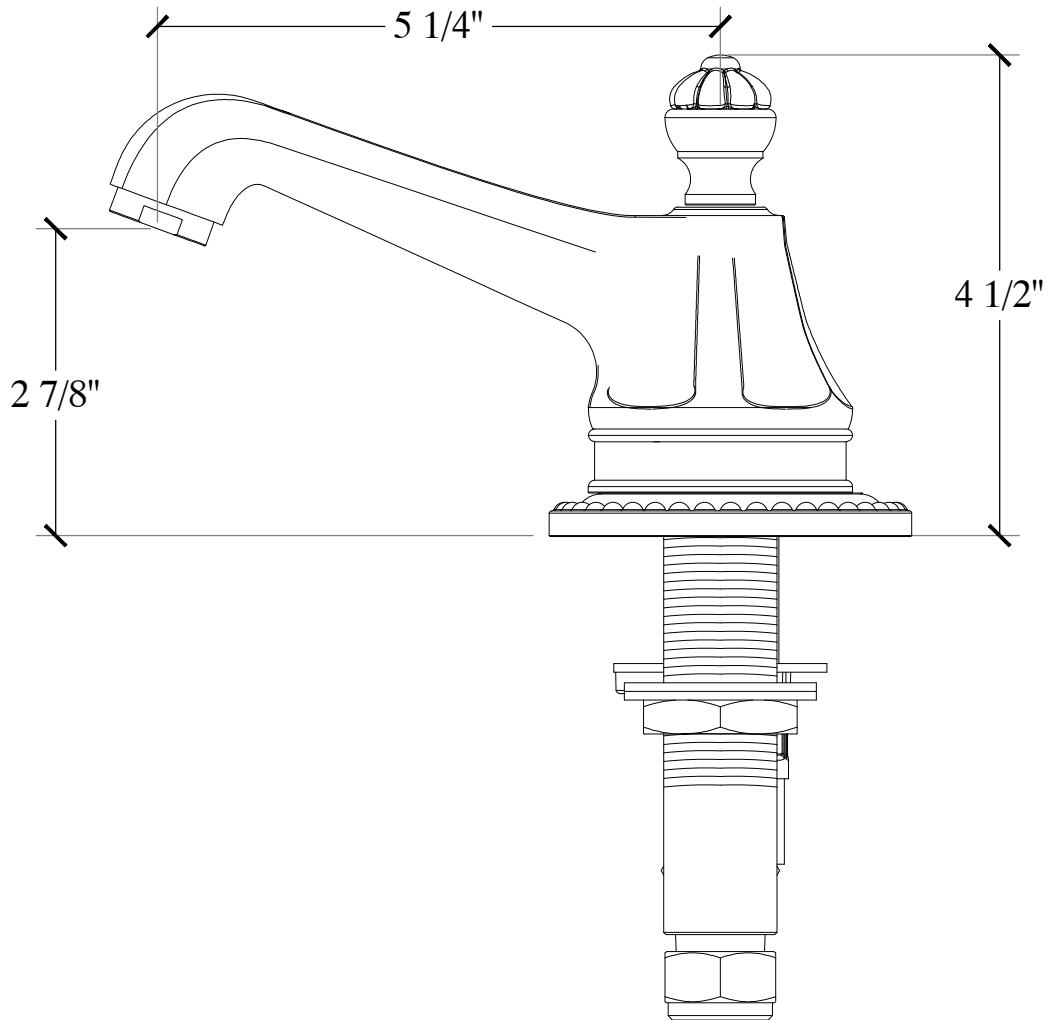

CRUCIFORM

Deck Mounted Spout for Vanity - Constance
Style #

Copyright © Compas 2010 www.compasstone.com

COMPAS