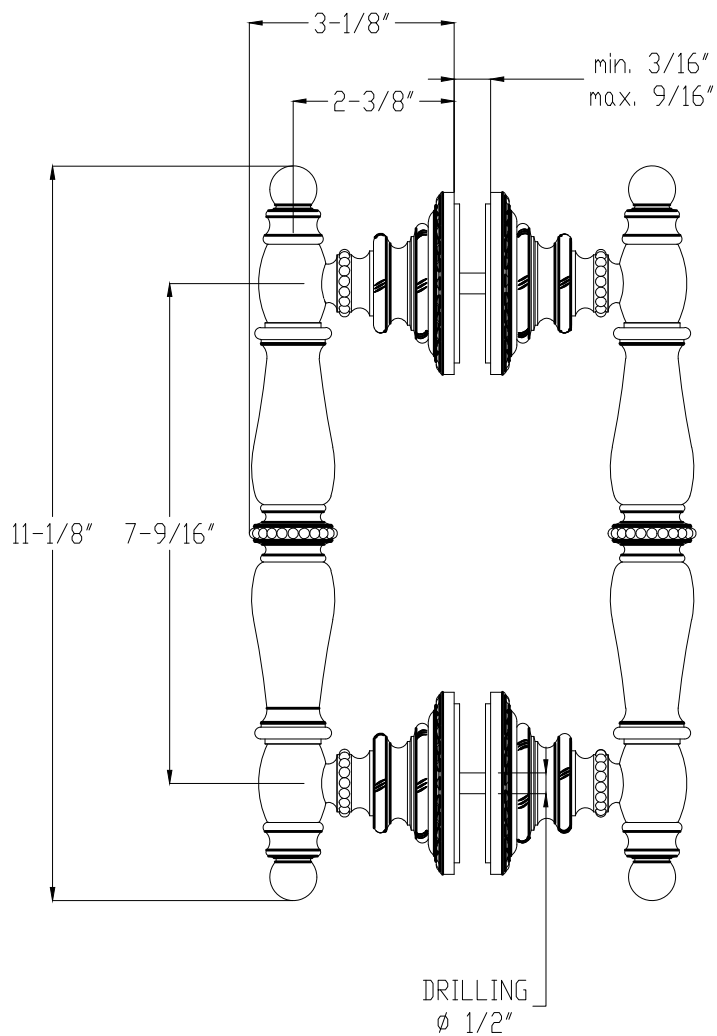

CRUCIFORM

Shower Door handle
Poignée de porte de douche
ref: 8402568

Copyright © Compas 2010 www.compasstone.com

COMPAS