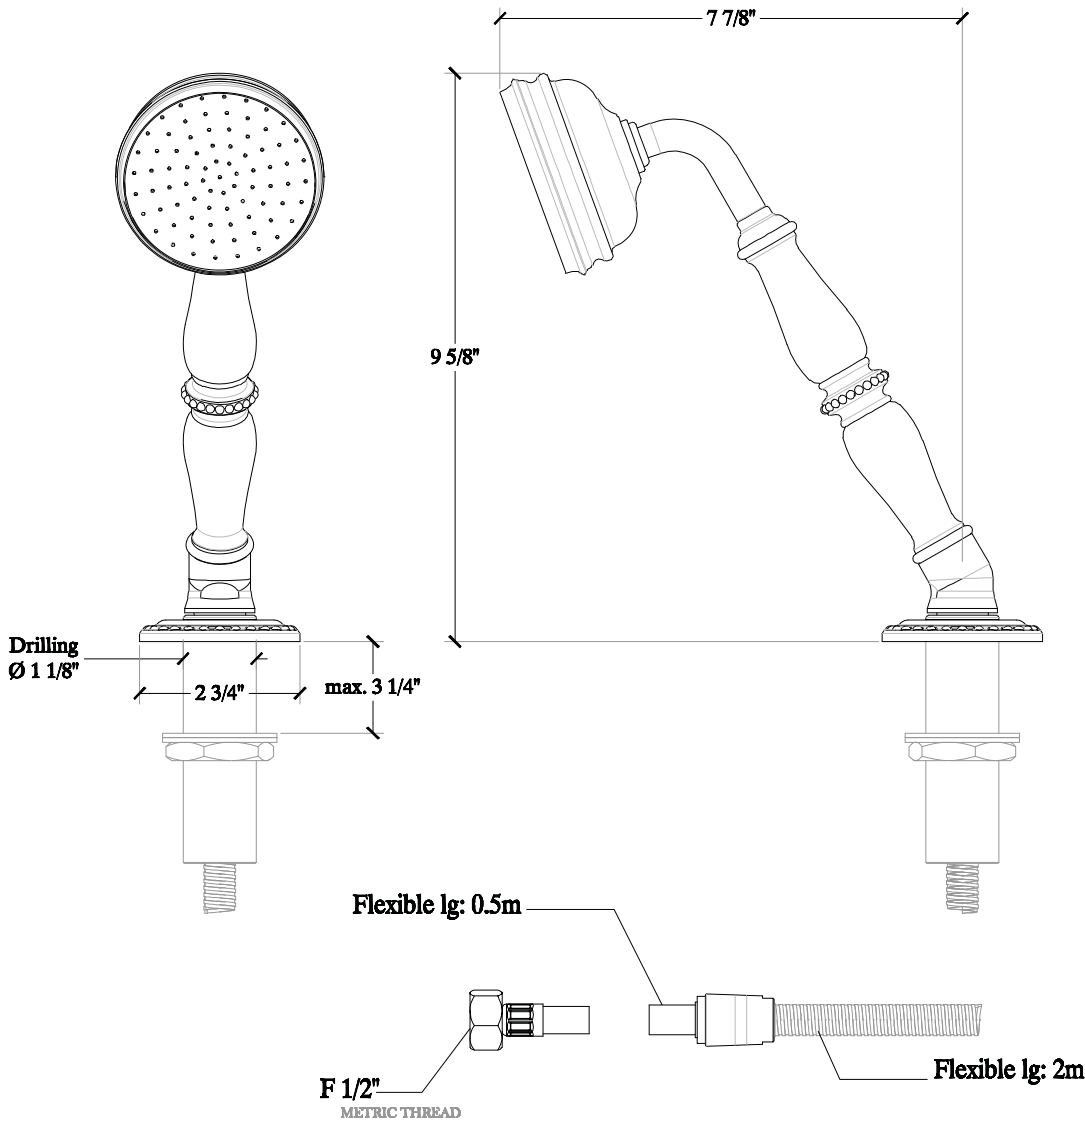

CRUCIFORM

Deck Mounted Hand Shower for Tub
Ensemble Douchette sur gorge
Style # 8501218

Copyright © Compass 2010 www.compassstone.com

COMPAS