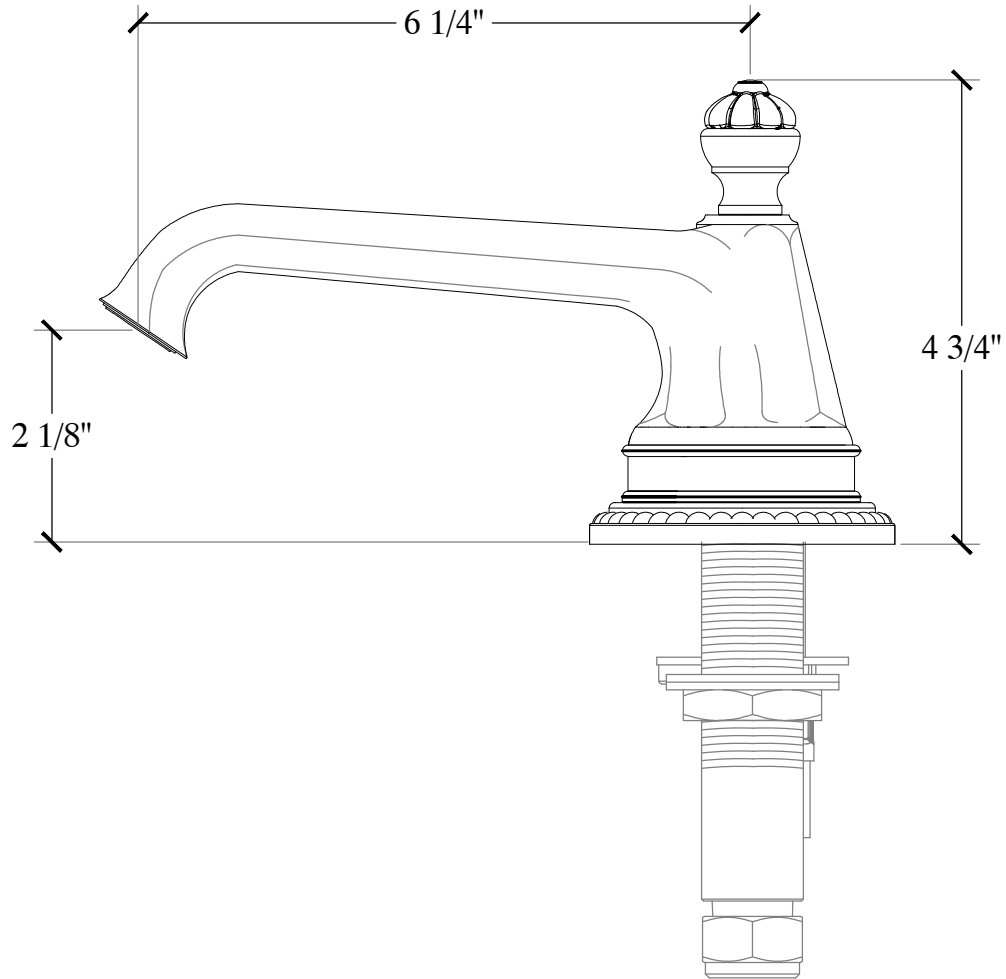

CRUCIFORM

Deck Mounted Spout for Vanity - Regalia

Style #

Copyright © Compas 2010 www.compasstone.com

COMPAS