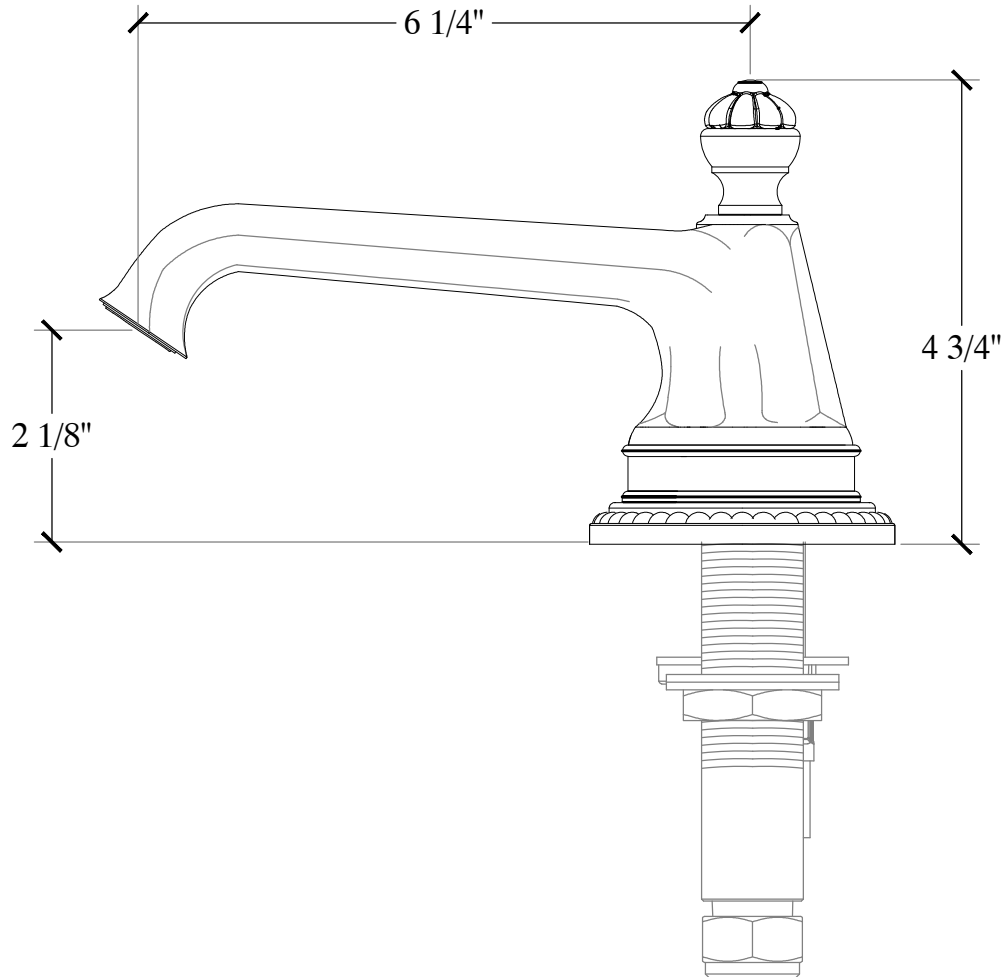

# CRUCIFORM

Deck Mounted Spout for Vanity - Regalia

Style #

Copyright © Compas 2010 www.compassstone.com