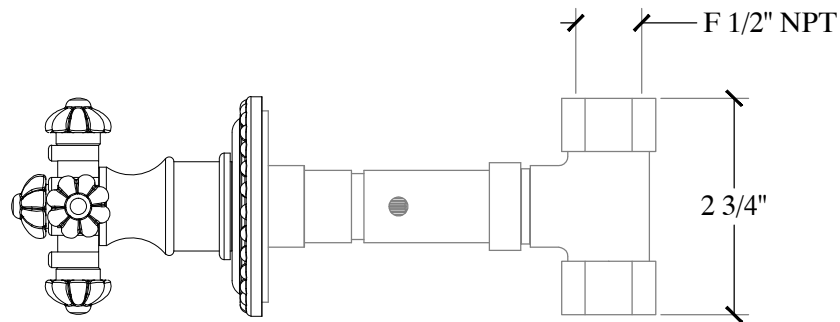

GRAND DUCALE

Deck Mounted Spout for Vanity
Style # 3206122

Copyright © Compas 2010 www.compassstone.com

COMPAS

CRUCIFORM

In-Wall Mounted 1/2" Stop Valve - Vanity -
Style # 8506730

Copyright © Compas 2010 www.compassstone.com