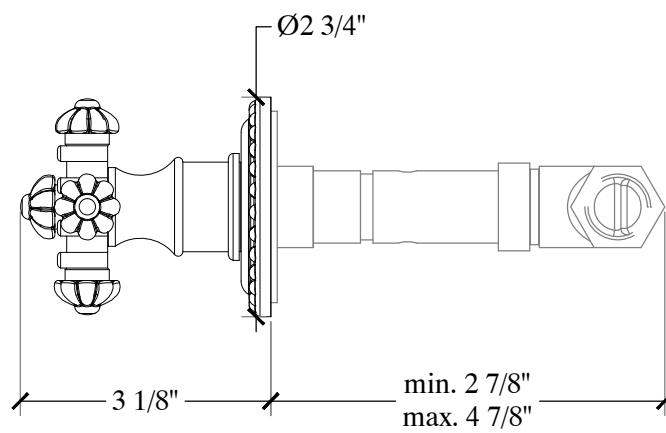

GRAND DUCALE

Deck Mounted Spout for Vanity
Style # 3206122

Copyright © Compas 2010 www.compassstone.com

COMPAS

CRUCIFORM

In-Wall Mounted 1/2" Stop Valve - Vanity -
Style # 8506730

Copyright © Compas 2010 www.compassstone.com