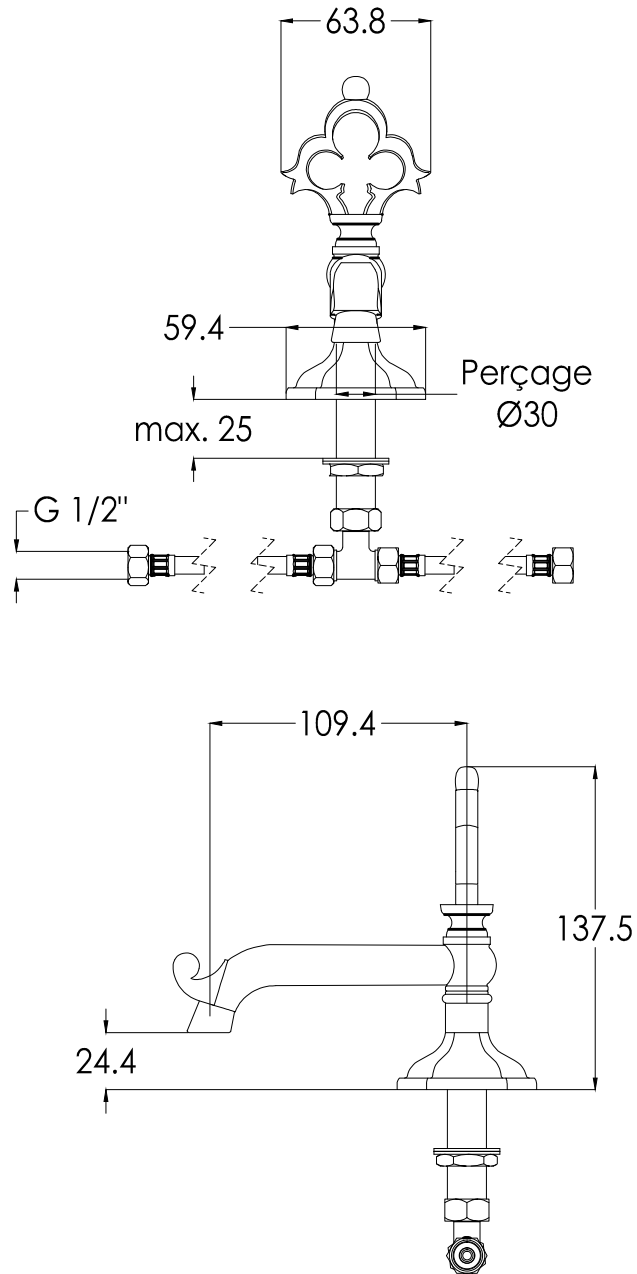

GRAND DUCALE

Deck Mounted Spout for Vanity
Style # 3206122

Copyright © Compas 2010 www.compassstone.com

COMPAS

CRUCIFORM

In-Wall Mounted 1/2" Stop Valve - Vanity -
Style # 8506730

Copyright © Compas 2010 www.compassstone.com